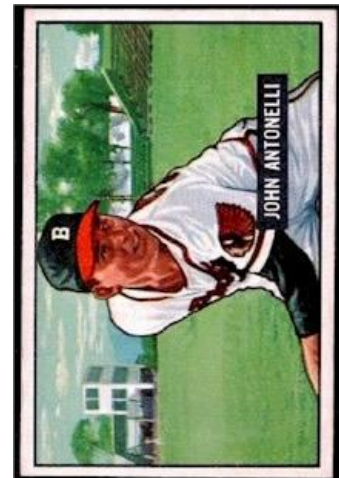

239 – MacDonald - Pirates AF

240 – Haynes - Senators RRP

241 – Noren - Senators CF

242 – Jethroe - Braves CF

243 – Antonelli - Braves AF

HOF = Bold Blue

51 Bowman Players.docx

AF = Player in Armed Forces during 1951