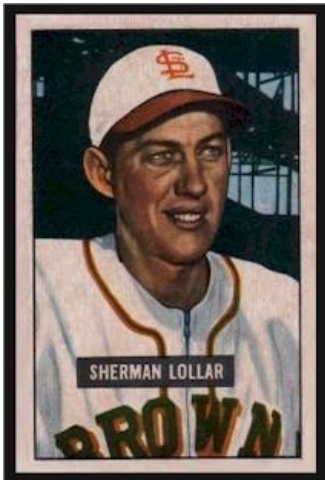

1951 Bowman Baseball (The Season)

100 – Lollar - Browns C