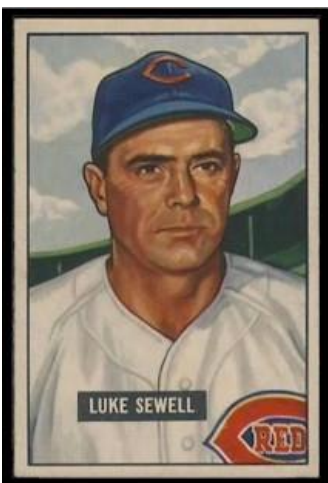

322 – Sewell - Reds Mgr.